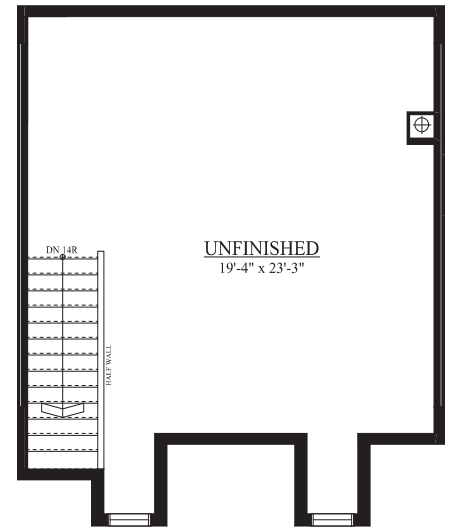

## UNIT B

MAIN FLOOR  
640 SQ. FT.

SECOND FLOOR  
640 SQ. FT.

THIRD FLOOR  
410 SQ. FT.

SECOND FLOOR  
OPTION B

THIRD FLOOR  
OPTION B

Add: Total SQ. FT. Main Floor & Second Floor 1280

Total SQ. FT. with with Finished Third Floor Option 1690