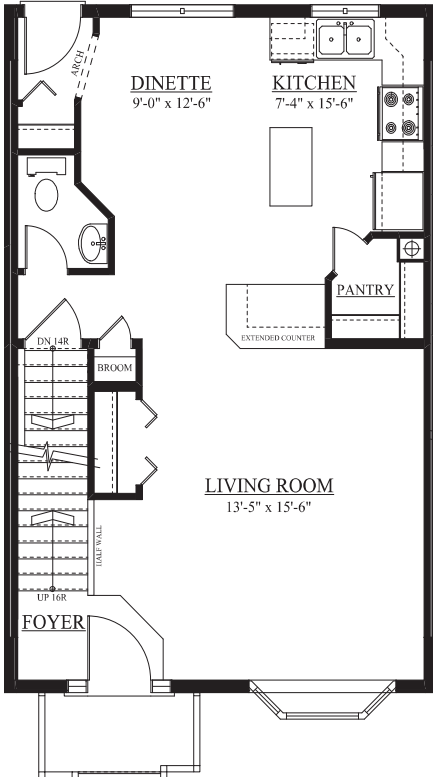

# The Bordeaux

## UNIT B

MAIN FLOOR  
640 SQ. FT.

SECOND FLOOR  
640 SQ. FT.

THIRD FLOOR  
410 SQ. FT.

SECOND FLOOR  
OPTION B

THIRD FLOOR  
OPTION B

Add: Total SQ. FT. Main Floor & Second Floor 1280

Total SQ. FT. with with Finished Third Floor Option 1690