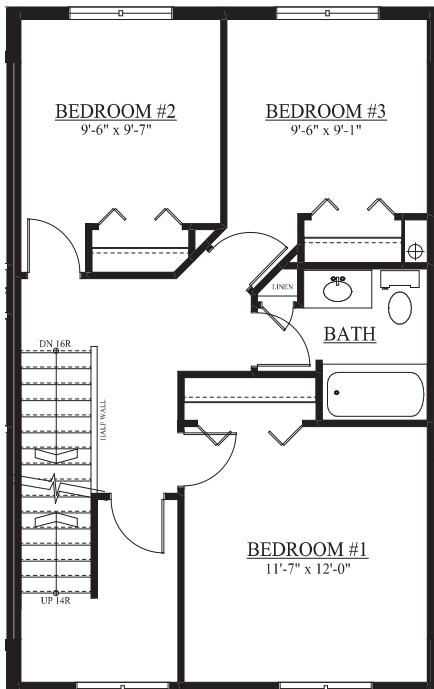

## UNIT B

MAIN FLOOR  
640 SQ. FT.

SECOND FLOOR  
640 SQ. FT.

THIRD FLOOR  
410 SQ. FT.

SECOND FLOOR  
OPTION B

THIRD FLOOR  
OPTION B

Add: Total SQ. FT. Main Floor & Second Floor 1280

Total SQ. FT. with with Finished Third Floor Option 1690