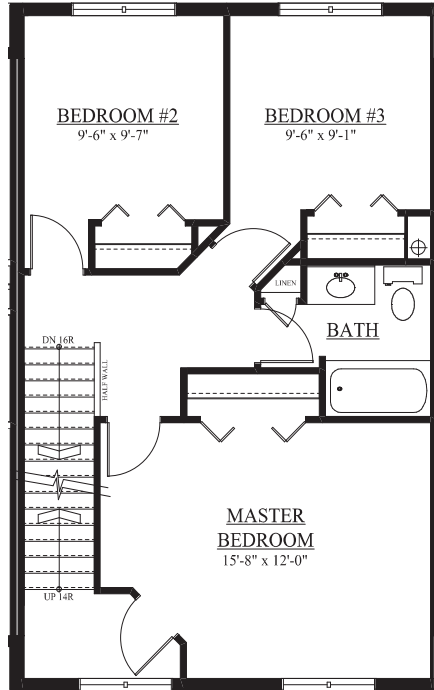

# The Bordeaux

## UNIT B

MAIN FLOOR  
640 SQ. FT.

SECOND FLOOR  
640 SQ. FT.

THIRD FLOOR  
410 SQ. FT.

SECOND FLOOR  
OPTION B

THIRD FLOOR  
OPTION B

Add: Total SQ. FT. Main Floor & Second Floor 1280

Total SQ. FT. with with Finished Third Floor Option 1690